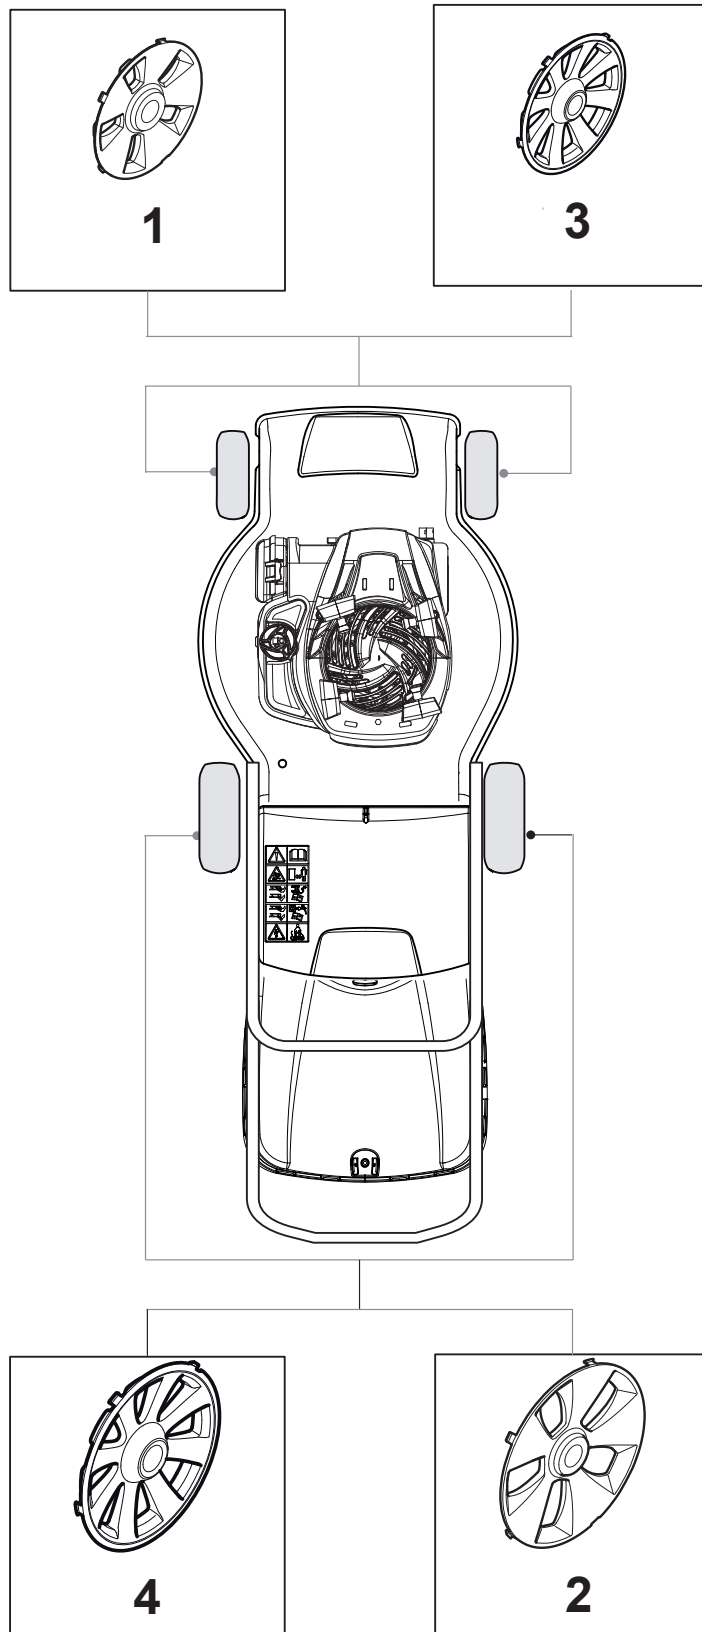

THIS INFORMATION IS NOT INTENDED FOR SALE OR RESALE, AND THIS NOTICE MUST REMAIN ON ALL COPIES.

Fig.	Quantity	Part No	Description	Notes
1	1	322055262/0	Lower Cover	
2	1	322055263/0	Upper Cover	
3	1	322602026/0	Button	
4	5	112728699/0	Screw	
5	1	125943004/0	Screw	
7	1	322981471/1	Plate	
6	1	122450477/0	Spring	
8	5	112728697/0	Screw	
9	1	322602027/0	Lens	
10	1	322602028/0	Visualizer	
11	1	112154510/0	Nut	
12	1	112523040/0	Washer	
13	1	122517873/0	Pin	
14	1	381003475/0	Lever, Height Adjustment	
15	1	322778475/0	Bracket	
16	1	112815270/0	Screw	
17	1	122450480/0	Spring	
18	2	322545152/0	Plate	
19	4	112728698/0	Screw	
20	1	322778473/0	Bracket	
21	1	181003114/0	Gear Box	
22	1	122450478/0	Spring	
23	1	381302885/0	Front Wheel Axle	
24	1	381302889/0	Rear Wheel Axle	
25	1	135063900/0	Belt	
26	2	119216035/0	Bearing	
27	1	122570134/0	Left Pinion	
28	1	122570133/0	Right Pinion	
29	4	112608600/0	Seeger	
30	2	122753000/0	Pin	
31	1	381002047/0	Wheels Control Rod	
32	2	122519823/0	Pin	
33	2	322785305/0	Support	
34	4	112728697/0	Screw	
35	2	112436051/0	Plate	
36	1	112645708/0	Pin	
37	2	322600145/0	Protection, Wheel	NOT for Delta Hole wheels
38	2	322600208/0	Protection, Wheel	

DELTA Wheel (Pierced) - Ø 200

DELTA Wheel - Ø 280

Fig.	Quantity	Part No	Description	Notes
3	2	322110640/0	Hub Cap Grey	
4	2	381007478/1	Wheel	
2	8	119216035/0	Bearing	
1	2	381007477/0	Wheel	

Fig.	Quantity	Part No	Description	Notes
1	2	322110643/0	Hub Cap Grey	Grey
2	2	322110644/0	Hub Cap Grey	Grey
1	2	322110643/0	Hub Cap Grey	Grey
2	2	322110644/0	Hub Cap Grey	Grey
3	2	322110645/0	Hub Cap Grey	Grey
4	2	322110646/0	Hub Cap Grey	Grey

Fig.	Quantity	Part No	Description	Notes
1	1	122465607/3	Hub With Pulley, Crankshaft Ø 22.2	
2	1	181004366/2	Blade	
3	1	122160400/0	Elastic Disc	
4	1	112523080/0	Washer	
5	1	112735698/0	Screw	
6	1	112139100/0	Feather, Crankshaft Ø 22,2	
8	1	112521350/0	Washer	
9	3	112154210/0	Nut	
10	1	322170964/0	Protection	
11	3	122170835/0	Spacer	