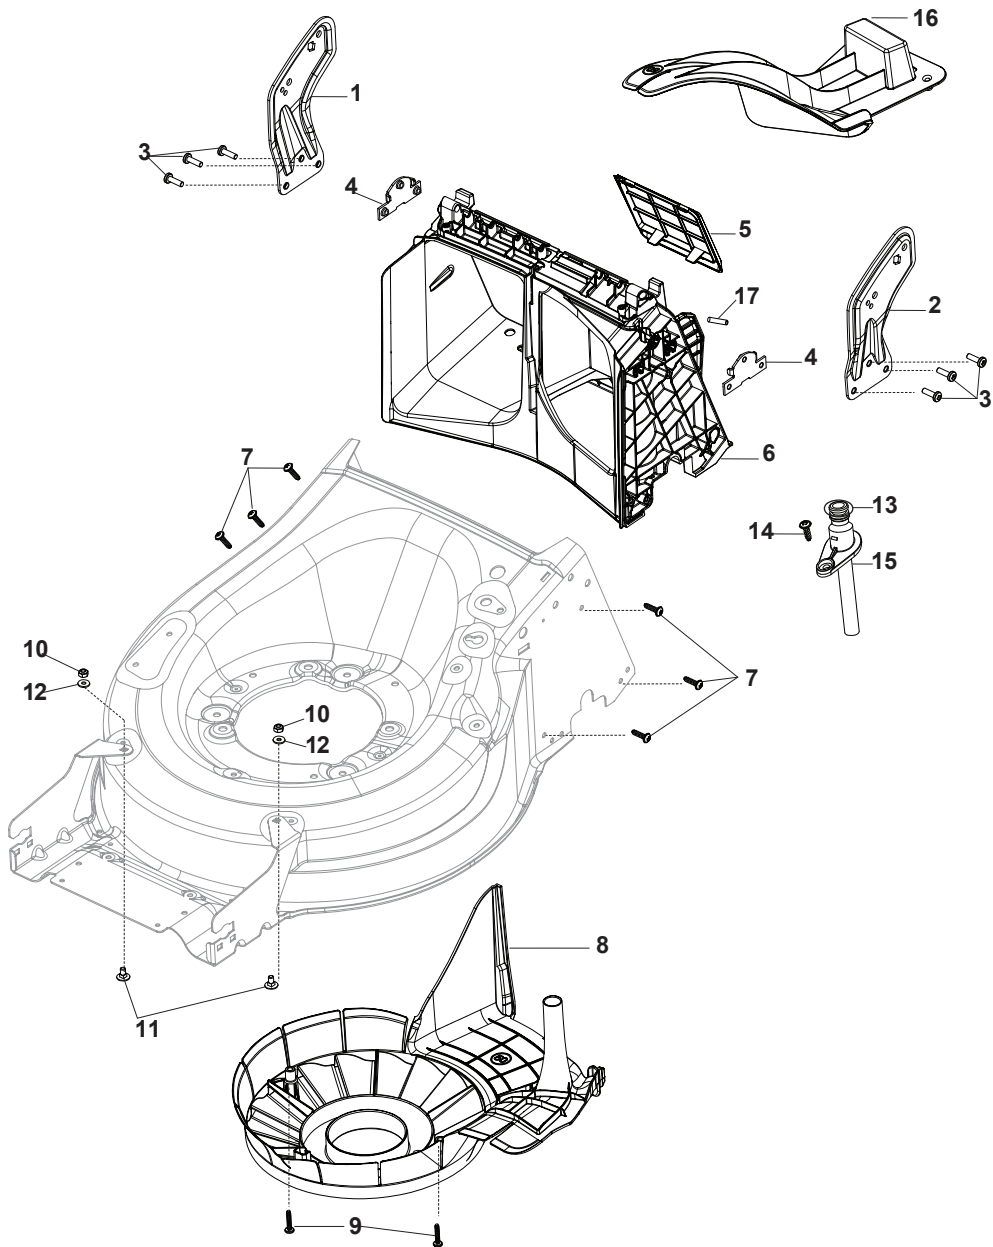

Ball Bearing Ø200 - Wheels NTD

Ball Bearing Ø280 - Wheels NTD

Fig.	Quantity	Part No	Description	Notes
1	8	119216035/0	Bearing	
2	4	381007416/2	Wheel	
4	2	381007417/2	Wheel	
1	8	119216035/0	Bearing	
2	4	381007416/2	Wheel	
4	2	381007417/2	Wheel	

DELTA Wheel (Pierced) - Ø 200

DELTA Wheel - Ø 280

Fig.	Quantity	Part No	Description	Notes
3	2	322110640/0	Hub Cap Grey	
4	2	381007478/1	Wheel	
2	8	119216035/0	Bearing	
1	2	381007477/0	Wheel	

Fig.	Quantity	Part No	Description	Notes
1	2	322110643/0	Hub Cap Grey	Grey
2	2	322110644/0	Hub Cap Grey	Grey
1	2	322110643/0	Hub Cap Grey	Grey
2	2	322110644/0	Hub Cap Grey	Grey
3	2	322110645/0	Hub Cap Grey	Grey
4	2	322110646/0	Hub Cap Grey	Grey

Fig.	Quantity	Part No	Description	Notes
1	1	381005195/0	Bracket-Rh	
2	1	381005197/0	Bracket-Lh	
3	6	112727801/0	Screw	
4	2	322545213/0	Plate	
5	1	322600310/0	Rear door	Not for TR/E models
6	1	322108316/0	Conveyor	
7	6	112728699/0	Screw	
8	1	322060270/0	Carter Mulching	
9	2	112728530/0	Screw	
10	2	112154510/0	Nut	
11	2	112815200/0	Screw	
12	2	112521330/0	Washer	
13	1	119035000/0	Or Ring	
14	1	112728697/0	Screw	
15	1	322034002/0	Washing Connection	
16	1	322140245/0	Deflector	
17	1	112645708/0	Pin	

Fig.	Quantity	Part No	Description	Notes
1	1	122465607/3	Hub With Pulley, Crankshaft Ø 22.2	
2	1	181004366/2	Blade	
3	1	122160400/0	Elastic Disc	
4	1	112523080/0	Washer	
5	1	112735698/0	Screw	
6	1	112139100/0	Feather, Crankshaft Ø 22,2	
8	1	112521350/0	Washer	
9	3	112154210/0	Nut	
10	1	322170964/0	Protection	
11	3	122170835/0	Spacer	