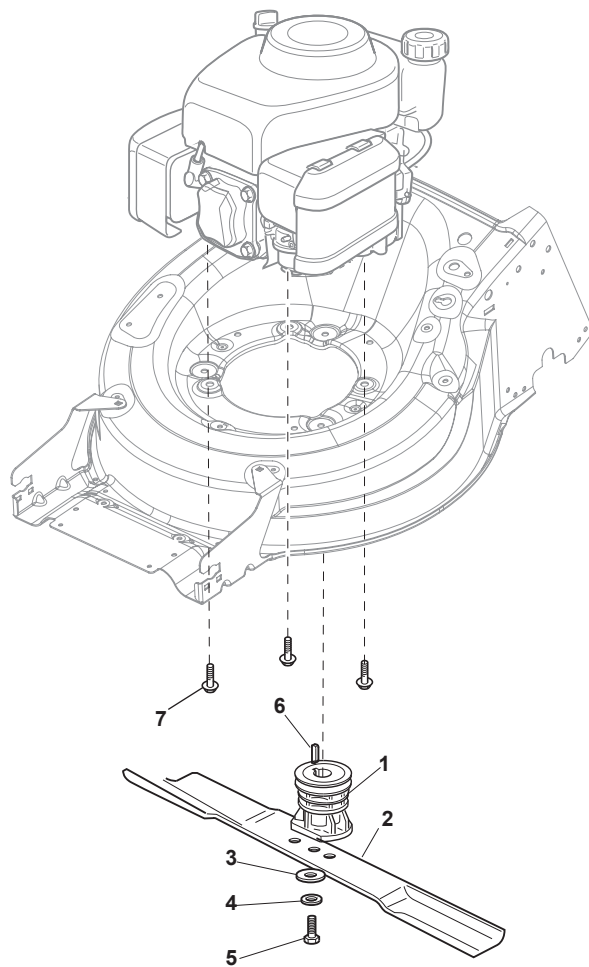

Fig.	Quantity	Part No	Description	Notes
1	1	381005195/0	Bracket-Rh	
2	1	381005197/0	Bracket-Lh	
3	6	112727801/0	Screw	
4	2	322545213/0	Plate	
5	1	322600310/0	Rear door	Not for TR/E models
6	1	322108316/0	Conveyor	
7	6	112728699/0	Screw	
8	1	322060270/0	Carter Mulching	
9	2	112728530/0	Screw	
10	2	112154510/0	Nut	
11	2	112815200/0	Screw	
12	2	112521330/0	Washer	
13	1	119035000/0	Or Ring	
14	1	112728697/0	Screw	
15	1	322034002/0	Washing Connection	
16	1	322140245/0	Deflector	
17	1	112645708/0	Pin	

Fig.	Quantity	Part No	Description	Notes
1	1	122465607/3	Hub With Pulley, Crankshaft Ø 22.2	
2	1	181004366/2	Blade	
3	1	122160400/0	Elastic Disc	
4	1	112523080/0	Washer	
5	1	112735698/0	Screw	
6	1	112139100/0	Feather, Crankshaft Ø 22,2	
8	1	112521350/0	Washer	
9	3	112154210/0	Nut	
10	1	322170964/0	Protection	
11	3	122170835/0	Spacer	

Fig.	Quantity	Part No	Description	Notes
1	1	122465607/3	Hub With Pulley, Crankshaft Ø 22.2	for GGP and B&S Engines
1	1	122465608/2	Hub With Pulley, Crankshaft Ø 25	for HONDA Engines
1	1	122465638/1	Hub With Pulley, Crankshaft Ø 22.2	for B&S 675E -750-850 Engines
2	1	181004366/2	Blade	
3	1	122160400/0	Elastic Disc	
4	1	112523080/0	Washer	
5	1	112735698/0	Screw	
6	1	112139100/0	Feather, Crankshaft Ø 22,2	for GGP and B&S Engines
6	1	112139150/0	Feather, Crankshaft Ø 25	for HONDA Engines
7	3	112735108/1	Screw	for GGP-B&S-HONDA Engines
7	3	112735109/1	Screw	for GGP 100 Engine