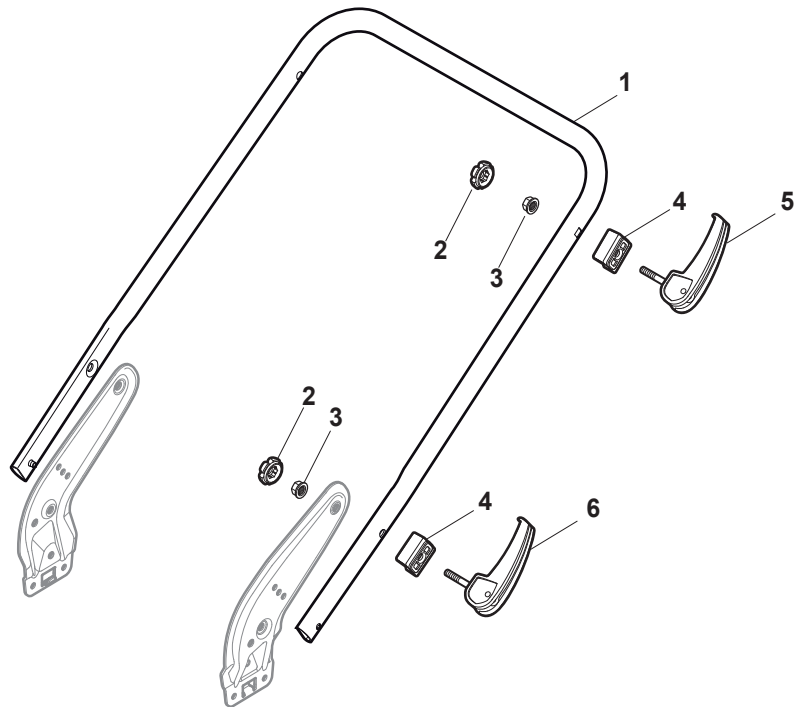

Fig.	Quantity	Part No	Description	Notes
1	1	381302883/0	Front Wheel Axle	
2	2	322785305/0	Support	
3	4	112728697/0	Screw	
4	1	322869693/0	Wheels Control Rod	
5	2	122519823/0	Pin	
6	2	112436051/0	Plate	
7	1	322778475/0	Bracket	
8	1	122450480/0	Spring	
9	1	122517873/0	Pin	
10	1	322055330/0	Cover	
11	1	112815270/0	Screw	
12	1	112523040/0	Washer	
13	2	112154510/0	Nut	
14	1	381302887/0	Rear Wheel Axle	
15	2	322545152/0	Plate	
16	4	112728698/0	Screw	
17	1	122446192/0	Spring	
18	1	122534131/0	Pin	
19	1	381003399/0	Lever, Height Adjustment	
20	1	322394506/0	Knob	
21	5	112728699/0	Screw	
22	1	135064100/0	Belt	
23	1	322778473/0	Bracket	
24	1	122450478/0	Spring	
25	1	181003115/0	Gear Box	
26	2	122753000/0	Pin	
27	4	112608600/0	Seeger	
28	2	119216035/0	Bearing	
29	1	122570133/0	Right Pinion	
30	2	122570134/0	Left Pinion	
31	4	112728697/0	Screw	
32	2	322042063/1	Bushing	
33	2	112521371/0	Washer	
34	2	322600208/0	Protection, Wheel	
35	2	322600145/0	Protection, Wheel	

Fig.	Quantity	Part No	Description	Notes
1	1	322500111/0	Front Combi	
2	6	112728697/0	Screw	
3	2	112728699/0	Screw	
4	1	322055524/0	Insert	
5	1	322226215/0	Mask, Red	
6	1	322393742/0	Handle	
7	1	381004776/0	Red Deck	
7	1	381004777/0	Red Deck	Side Discharge

Fig.	Quantity	Part No	Description	Notes
1	1	381006785/0	Handle Lower Part	Black
2	2	112819110/0	Screw	
3	2	122671651/0	Washer	
4	2	122399900/0	Knob	
5	2	112293200/0	Nut	
6	2	112818900/0	Screw	
8	2	112155000/0	Nut	
9	2	112521350/0	Washer	
10	2	112369500/0	Elastic Washer	
11	2	112760605/0	Screw	
12	1	381008730/0	Outfit	Black