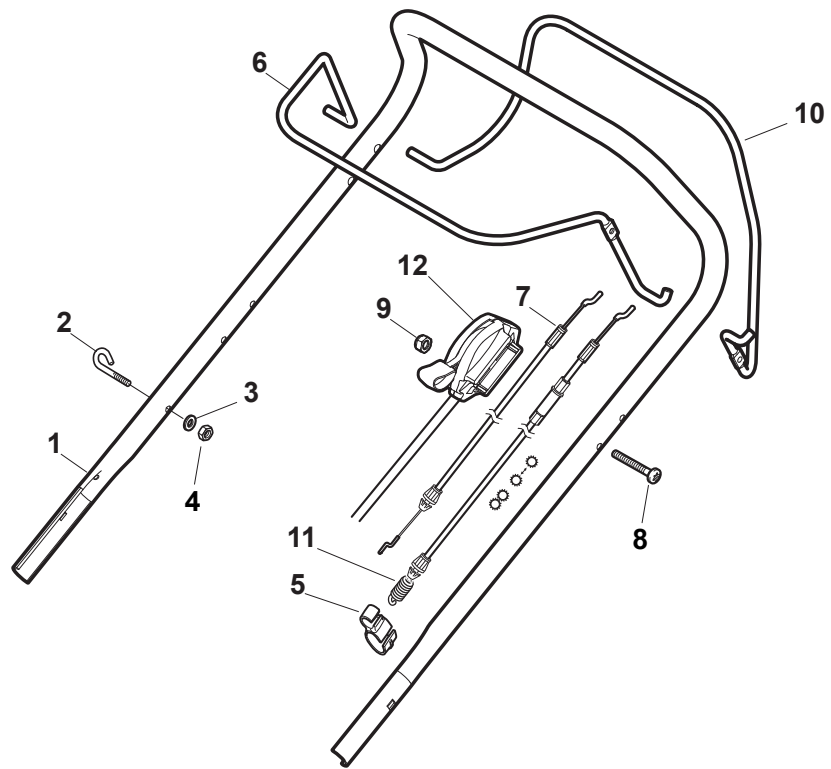

Fig.	Quantity	Part No	Description	Notes
1	1	381302883/0	Front Wheel Axle	
2	2	322785305/0	Support	
3	4	112728697/0	Screw	
4	1	322869693/0	Wheels Control Rod	
5	2	122519823/0	Pin	
6	2	112436051/0	Plate	
7	1	322778475/0	Bracket	
8	1	122450480/0	Spring	
9	1	122517873/0	Pin	
10	1	322055330/0	Cover	
11	1	112815270/0	Screw	
12	1	112523040/0	Washer	
13	2	112154510/0	Nut	
14	1	381302887/0	Rear Wheel Axle	
15	2	322545152/0	Plate	
16	4	112728698/0	Screw	
17	1	122446192/0	Spring	
18	1	122534131/0	Pin	
19	1	381003399/0	Lever, Height Adjustment	
20	1	322394506/0	Knob	
21	5	112728699/0	Screw	
22	1	135064100/0	Belt	
23	1	322778473/0	Bracket	
24	1	122450478/0	Spring	
25	1	181003115/0	Gear Box	
26	2	122753000/0	Pin	
27	4	112608600/0	Seeger	
28	2	119216035/0	Bearing	
29	1	122570133/0	Right Pinion	
30	2	122570134/0	Left Pinion	
31	4	112728697/0	Screw	
32	2	322042063/1	Bushing	
33	2	112521371/0	Washer	
34	2	322600208/0	Protection, Wheel	
35	2	322600145/0	Protection, Wheel	

Fig.	Quantity	Part No	Description	Notes
1	1	381006785/0	Handle Lower Part	Black
2	2	112819110/0	Screw	
3	2	122671651/0	Washer	
4	2	122399900/0	Knob	
5	2	112293200/0	Nut	
6	2	112818900/0	Screw	
8	2	112155000/0	Nut	
9	2	112521350/0	Washer	
10	2	112369500/0	Elastic Washer	
11	2	112760605/0	Screw	
12	1	381008730/0	Outfit	Black

MP1 504 WS

WBH Petrol Steel Handle, Lower Part

Issue 9 - 2015

Fig.	Quantity	Part No	Description	Notes
1	1	381007563/0	Lower handle	
2	4	122131750/0	Nut	
3	4	322399835/0	Knob	
4	4	322680016/0	Washer	
5	2	381103350/0	Handle	Black
6	2	381003253/0	Handle	Black

Ball Bearing Ø200 - Wheels NTD

Ball Bearing Ø280 - Wheels NTD

Fig.	Quantity	Part No	Description	Notes
1	8	119216035/0	Bearing	
2	4	381007416/2	Wheel	
4	2	381007417/2	Wheel	
1	8	119216035/0	Bearing	
2	4	381007416/2	Wheel	
4	2	381007417/2	Wheel	